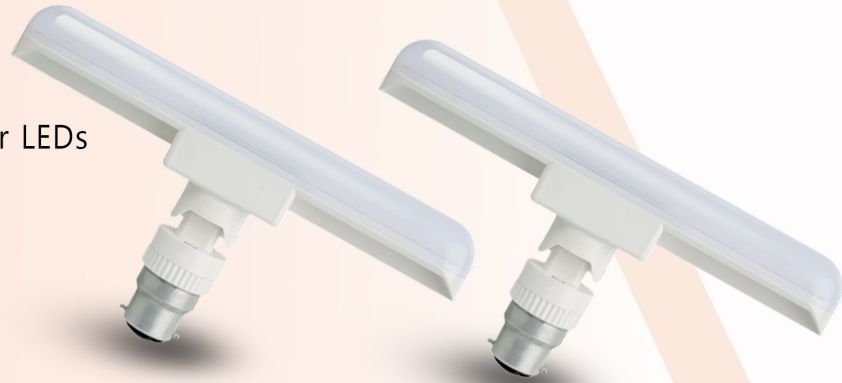

APPLICATION :

- Outdoor Lighting
- Homes
- Industries
- School
- hospitals