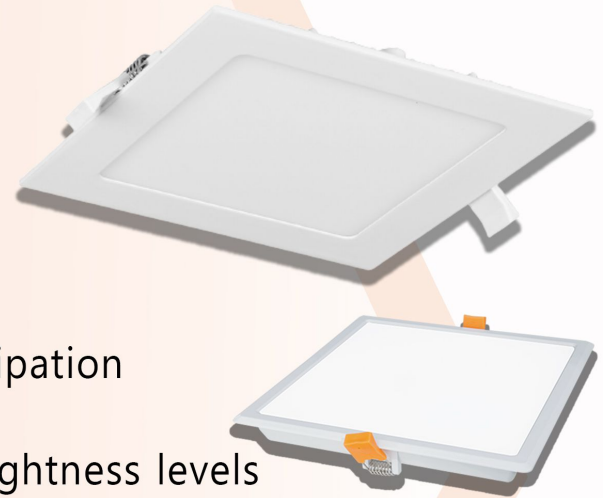

WWW.JIOLIGHTS.COM

दुनिया को रोशन करे

LED RECESS PANELS

Production Description :

- Slim design for better esthetics.
- Milky Diffuser for uniform lighting.
- Aluminium housing for better heat dissipation
- External Driver for easy maintenance.
- Instant start with immediate normal brightness levels