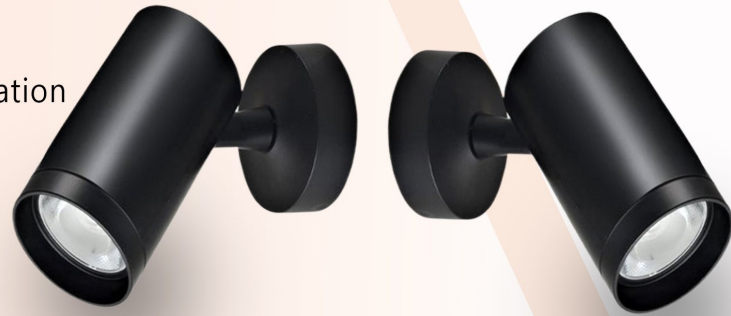

दुनिया को रोशन करे

COB FOCUS LIGHT SERIES

Production Description :

- Aluminium Housing for better Heat Dissipation
- Best quality COB CHIP inside.
- High CRI LED (>80) for true colours

APPLICATION :

- Retail Outlets
- Showroom
- Display Zones

Product Specifications:

Housing	Aluminium
Wattage	10W/20W/30W/40W
Input	AC 120-270V, 50HZ
Lumen output	120-130 lm/w
Power factor	>0.9
Led used	Epistar / Edison
Colour	CW/WW/NW
CRI	>80
Types	COB Series

WWW.JIOLIGHTS.COM